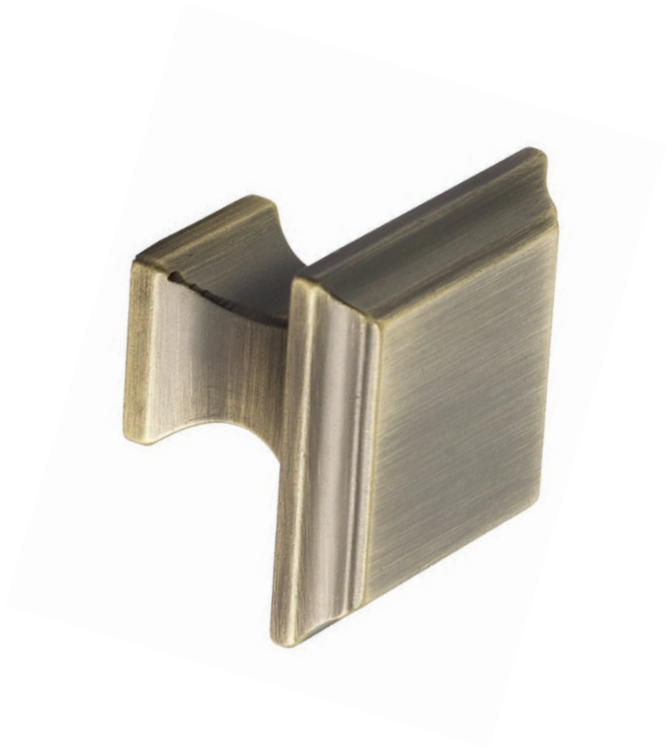

Model : **AC- 464**
Size : 160mm, 224mm, 320mm
Finish : SS
Make : Virgin Aluminium

Model : **AC- 466**
Size : 64mm, 128mm, 192mm, 256mm
Finish : SS
Make : Virgin Aluminium

Model : **AC- 491**
Size : 96mm, 128, 160, 192, 224, 320mm, 450mm
Finish : SS, BS
Make : Virgin Aluminium

Model : **AC- 493**
Size : 32mm
Finish : BS, SS
Make : Virgin Aluminium

Model : **AC- 467**
Size : 64mm, 128mm, 192mm, 256mm
Finish : SS
Make : Virgin Aluminium

Model : **AC- 473**
Size : 160mm, 192mm, 224mm, 320mm
Finish : SS
Make : Virgin Aluminium

Model : **AC- 6890**
Size : 192mm, 256, 320, 448mm, 512mm, 640mm
Finish : SS
Make : Virgin Aluminium

Model : **AC- 485**
Size : 64mm, 96, 128, 160, 192mm, 224mm
Finish : SS
Make : Virgin Aluminium

Model : **B- 05B**
 Finish : Anitue Brass (BARB), Antique Silver(BRAS)
 Make : Zamak