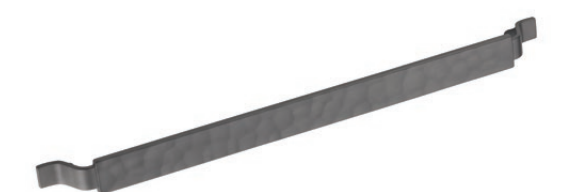

Model : **E- 644**
Size : 96mm, 160mm, 320mm
Finish : BRA, PVD RG, MBSN, AB, MBBN
Make : Zamak