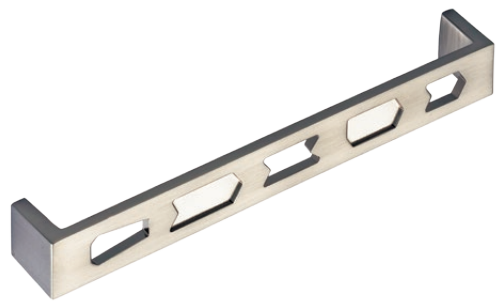

Model : **DE- 604**
Size : 128mm, 160mm, 192mm
Finish : CP-BSN, CP-White, CP-Blue, CP-Red, CP-Yellow
Make : Zamak