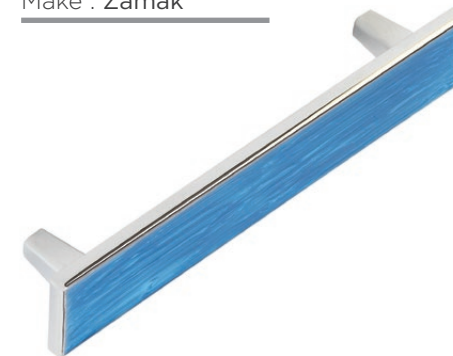

Model : **DO- 397**
 Size : 64mm, 96mm, 128mm, 160mm, 192mm
 Finish : CP, BSN
 Make : Zamak

Model : **E- 307**
 Size : 64mm
 Finish : BSN, CP
 Make : Zamak

Model : **E- 589**
 Size : 96mm, 160mm
 Finish : BSN
 Make : Zamak

Model : **E- 591**
 Size : 96mm, 128mm, 192mm
 Finish : CP- BSN
 Make : Zamak

Model : **E- 592 Stripe Blue**
 Size : 64mm, 128mm, 192mm
 Finish : CP- Stripe Blue
 Make : Zamak

Model : **E- 592 White**
 Size : 64mm, 128mm, 192mm
 Finish : CP- White
 Make : Zamak