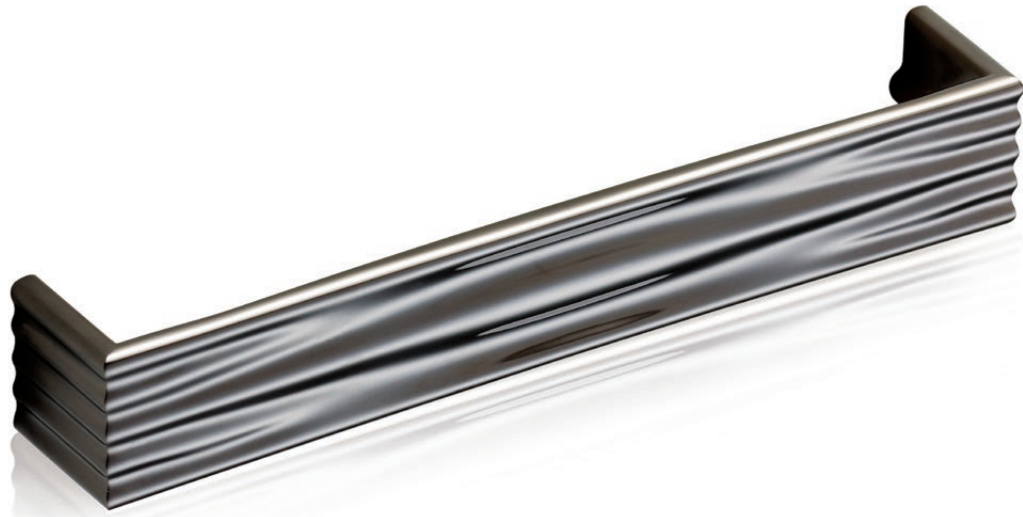

Model : **DO-196**
Size : 96mm, 160mm
Finish : BSN
Make : Zamak