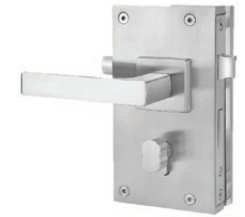

ACS- 908B
Finish : SS, CP
Size : Hanging clamp for 19mm pipe
Description : Hanging clamp

GLASS DOOR HANDLES & LOCKS

ACS- W515
Finish : SN
Size : Right, Left
Description : Glass Sliding Door Lock with Handle

ACS- W516
Finish :
Size : Right, Left
Description : Strike Plate with Handle for Glass Sliding Door Lock

ACS- W517
Finish :
Size : Right, Left
Description : Glass Mortise handle with lock

ACS- W518
Finish : SN
Size : Right, Left
Description : Strike Plate Glass mortise handle with lock