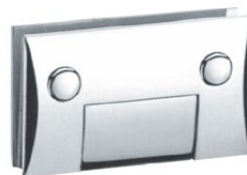

GLASS FITTINGS

Design
Elegant Aesthetics

Performance
Reliability. Quality

HARMONIOUS
FUSION

SHOWER CUBICLE HINGES

ACS- 201A
Finish : SS, CP
Description : Wall to glass 90 Degrees one side screw Hinges

ACS- 202A
Finish : SS, CP
Description : Wall to Glass 90 Degrees Hinges

ACS- 203A
Finish : SS, CP
Description : Glass to Glass 180 Degrees Hinges

ACS- 204A
Finish : SS, CP
Description : Glass to Glass 135 Degrees Hinges

ACS- 205A
Finish : SS, CP
Description : Glass to Glass 90 Degrees Hinges

ACS- 206A
Finish : SS, CP
Description : Fixed Clip

ACS- 212
Finish : SS, CP
Description : Wall to Glass 90 Degrees Hinges

ACS- 213
Finish : SS, CP
Description : Glass to Glass 180 Degrees Hinges

ACS- 214
Finish : SS, CP
Description : Glass to Glass 135 Degrees Hinges

ACS- 215
Finish : SS, CP
Description : Glass to Glass 90 Degrees Hinges

ACS- 216
Finish : SS, CP
Description : Fixed Clip

ACS- 311A
Finish : SS, CP
Description : Glass Pivot

ACS- 117B
Finish : SS, CP
Description : Wall to Glass Hinges