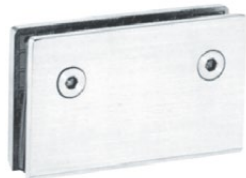

GLASS FITTINGS

Design
Elegant Aesthetics

Performance
Reliability. Quality

HARMONIOUS
FUSION

SHOWER CUBICLE HINGES

ACS- 201A
Finish : SS, CP
Description : Wall to glass 90 Degrees one side screw Hinges

ACS- 202A
Finish : SS, CP
Description : Wall to Glass 90 Degrees Hinges

ACS- 203A
Finish : SS, CP
Description : Glass to Glass 180 Degrees Hinges

ACS- 204A
Finish : SS, CP
Description : Glass to Glass 135 Degrees Hinges

ACS- 205A
Finish : SS, CP
Description : Glass to Glass 90 Degrees Hinges

ACS- 206A
Finish : SS, CP
Description : Fixed Clip

ACS- 212
Finish : SS, CP
Description : Wall to Glass 90 Degrees Hinges

ACS- 213
Finish : SS, CP
Description : Glass to Glass 180 Degrees Hinges

ACS- 214
Finish : SS, CP
Description : Glass to Glass 135 Degrees Hinges