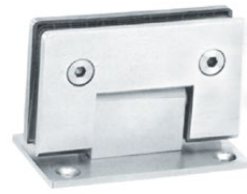

GLASS FITTINGS

Design
Elegant Aesthetics

Performance
Reliability. Quality

HARMONIOUS
FUSION

SHOWER CUBICLE HINGES

ACS- 201A
Finish : SS, CP
Description : Wall to glass 90 Degrees one side screw Hinges

ACS- 202A
Finish : SS, CP
Description : Wall to Glass 90 Degrees Hinges

ACS- 203A
Finish : SS, CP
Description : Glass to Glass 180 Degrees Hinges

ACS- 204A
Finish : SS, CP
Description : Glass to Glass 135 Degrees Hinges

ACS- 205A
Finish : SS, CP
Description : Glass to Glass 90 Degrees Hinges

ACS- 206A
Finish : SS, CP
Description : Fixed Clip

ACS- 212
Finish : SS, CP
Description : Wall to Glass 90 Degrees Hinges

ACS- 213
Finish : SS, CP
Description : Glass to Glass 180 Degrees Hinges

ACS- 214
Finish : SS, CP
Description : Glass to Glass 135 Degrees Hinges