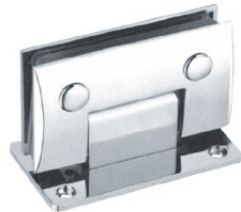

GLASS FITTINGS

Design
Elegant Aesthetics

Performance
Reliability. Quality

HARMONIOUS
FUSION

SHOWER CUBICLE HINGES

ACS- 201A
Finish : SS, CP
Description : Wall to glass 90 Degrees one side screw Hinges

ACS- 202A
Finish : SS, CP
Description : Wall to Glass 90 Degrees Hinges

ACS- 203A
Finish : SS, CP
Description : Glass to Glass 180 Degrees Hinges

ACS- 204A
Finish : SS, CP
Description : Glass to Glass 135 Degrees Hinges

ACS- 205A
Finish : SS, CP
Description : Glass to Glass 90 Degrees Hinges

ACS- 206A
Finish : SS, CP
Description : Fixed Clip

ACS- 212
Finish : SS, CP
Description : Wall to Glass 90 Degrees Hinges

ACS- 213
Finish : SS, CP
Description : Glass to Glass 180 Degrees Hinges

ACS- 214
Finish : SS, CP
Description : Glass to Glass 135 Degrees Hinges

ACS- 215
Finish : SS, CP
Description : Glass to Glass 90 Degrees Hinges

ACS- 216
Finish : SS, CP
Description : Fixed Clip

ACS- 311A
Finish : SS, CP
Description : Glass Pivot

ACS- 117B
Finish : SS, CP
Description : Wall to Glass Hinges