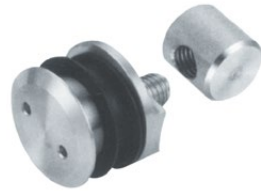

ACS- 134G
Finish : SS, CP
Description : Glass Sliding Door Lock

ACS- 838C
Finish : SN, CP
Description :

SLIDING CUBICLE FITTINGS

ACS- 078 (Complete Set)
Finish : SS, CP
Description : Complete Set with Connector Fittings

ACS- 078-7 Square Track- 2 meters
Finish : SS, CP
Size : 2 metres
Description : Track

ROUND TRACK SLIDING FITTING

ACS- 066
Description : Sliding Wheel
with Connector
Max. Weight Capacity : 150 kgs

ACS- 068
Description : Glass to Track
Holder

ACS- 068A
Description : Wall to Track
Holder

ACS- 068D
Description : Track to Wall
Connector

ACS- 068E
Description : Fixed Glass to
Wall Connector

ACS- 070
Description : Floor Guide

ACS- 071
Size : Left, Right
Description : Stopper

ACS- 072
Description : End Wall to Track
Connector

ACS- 073
Size : 2438mm, 2038mm
Description : Round Track

ACS- 074
Description : End Piece for Track

ACS- 075
Description : Fixed Fitting

PATCH FITTINGS

AC- 010
Finish : SS, PSS (CP)
Description : Bottom Patch Fitting