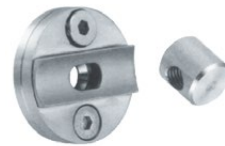

ACS- 134G
Finish : SS, CP
Description : Glass Sliding Door Lock

ACS- 838C
Finish : SN, CP
Description :

SLIDING CUBICLE FITTINGS

ACS- 078 (Complete Set)
Finish : SS, CP
Description : Complete Set with Connector Fittings

ACS- 078-7 Square Track- 2 meters
Finish : SS, CP
Size : 2 metres
Description : Track

ROUND TRACK SLIDING FITTING

ACS- 066
Description : Sliding Wheel
with Connector
Max. Weight Capacity : 150 kgs

ACS- 068
Description : Glass to Track
Holder

ACS- 068A
Description : Wall to Track
Holder

ACS- 068D
Description : Track to Wall
Connector

ACS- 068E
Description : Fixed Glass to
Wall Connector

ACS- 070
Description : Floor Guide

ACS- 071
Size : Left, Right
Description : Stopper

ACS- 072
Description : End Wall to Track
Connector

ACS- 073
Size : 2438mm, 2038mm
Description : Round Track

ACS- 074
Description : End Piece for Track

ACS- 075
Description : Fixed Fitting

PATCH FITTINGS

AC- 010
Finish : SS, PSS (CP)
Description : Bottom Patch Fitting