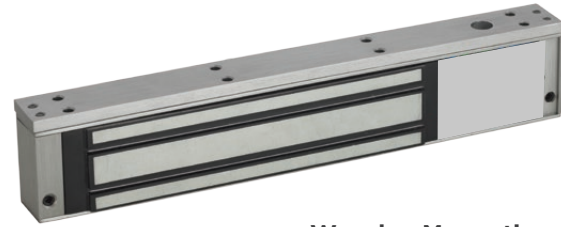

Glass Drop Bolt

Wooden Magnetic

Wooden Drop Bolt Lock

Feature for opening : RFID Access Control, Keypad, Push Bell and Remote (Optional)
 Contents for application : Wooden Drop Bolt + 6 RF cards + Keypad + Big Transformer
 Application : Wooden Doors