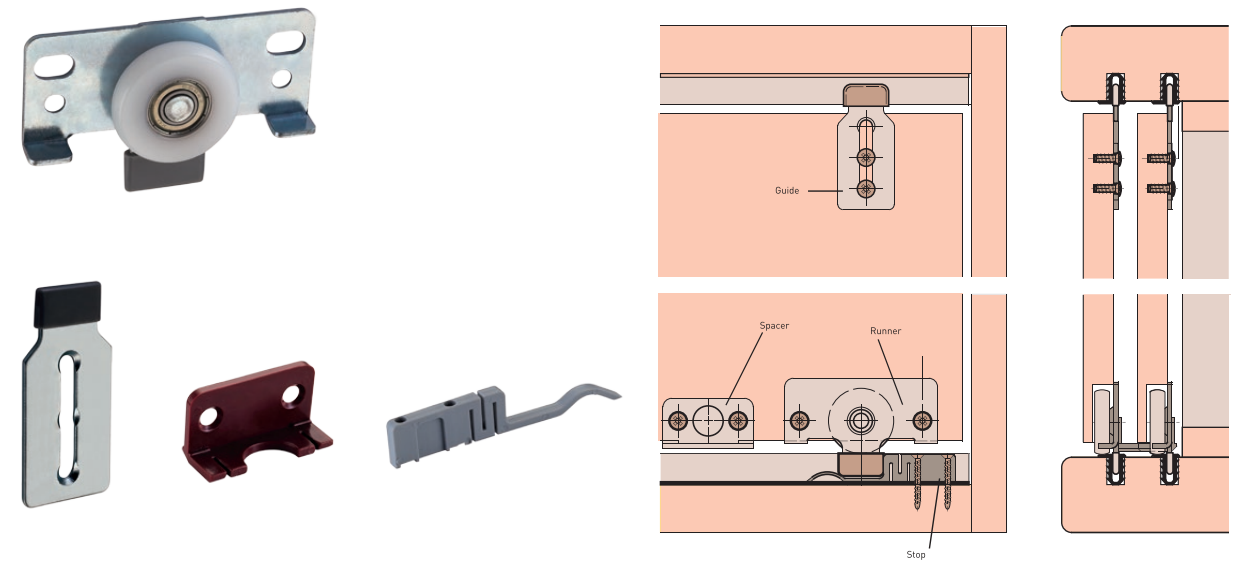

Reliability
Technology . Durable . Secure

Usability
Convenient . Silent . Smooth . Motion

SLIDING FITTINGS

FUNCTIONALITY
COMBINED

AC- 417- C
 Description : Glass Door Round Soft Closing Sliding Fitting
 Finish : CP, BSN
 Track : G- 17
 Weight Capacity : Max. 80kgs

AC- 417- B
 Description : Wooden Door Soft Closing Sliding Fitting
 Track : G- 17
 Weight Capacity : Max. 80kgs

AC- 417- D
 Description : Glass Door Square Soft Closing Sliding Fitting
 Finish : CP, BSN
 Track : G- 17
 Weight Capacity : Max. 80kgs

AC- 422
 Description : 4 wheel Wooden Door Sliding Fitting
 Track : G- 09
 Weight Capacity : Max. 80kgs

AC- 822
 Description : 8 wheel Wooden Door Sliding Fitting
 Track : G- 09
 Weight Capacity : Max. 120kgs

ASL- 1052
 Description : Wooden Door Top Sliding Fitting
 Used with : ASL- 4052 or ASL 5052 (Bottom Fitting)
 Track : 1052
 Weight Capacity : Max. 50kgs

ASL- 3032
 Description : Wooden Door Top Sliding Fitting
 Track : ASL- 3052 Track
 Weight Capacity : Max. 40kgs