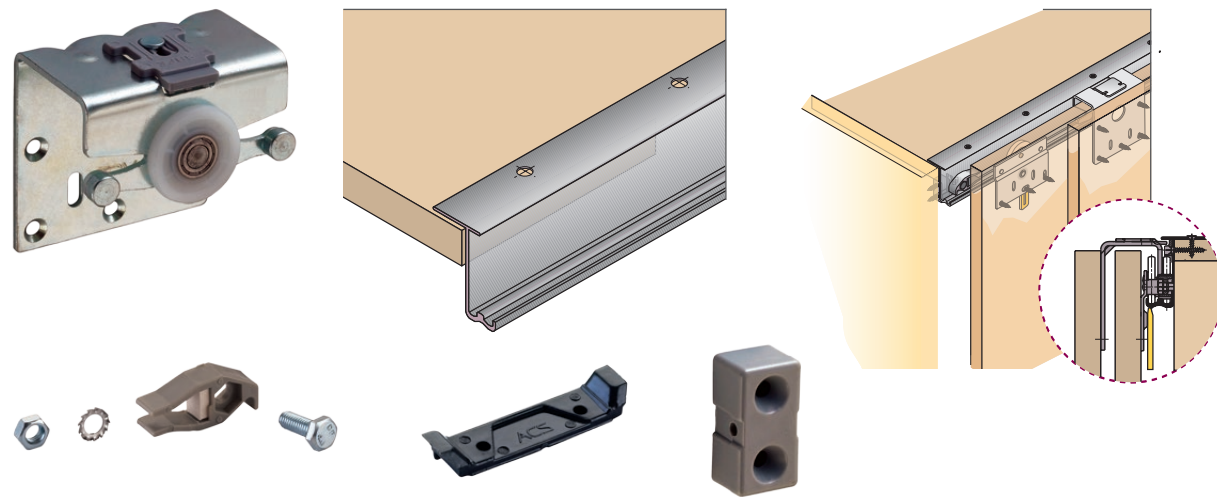

Reliability
Technology . Durable . Secure

Usability
Convenient . Silent . Smooth . Motion

SLIDING FITTINGS

FUNCTIONALITY
COMBINED

AC- 417- C
 Description : Glass Door Round Soft Closing Sliding Fitting
 Finish : CP, BSN
 Track : G- 17
 Weight Capacity : Max. 80kgs

AC- 417- B
 Description : Wooden Door Soft Closing Sliding Fitting
 Track : G- 17
 Weight Capacity : Max. 80kgs

AC- 417- D
 Description : Glass Door Square Soft Closing Sliding Fitting
 Finish : CP, BSN
 Track : G- 17
 Weight Capacity : Max. 80kgs

AC- 422
 Description : 4 wheel Wooden Door Sliding Fitting
 Track : G- 09
 Weight Capacity : Max. 80kgs

AC- 822
 Description : 8 wheel Wooden Door Sliding Fitting
 Track : G- 09
 Weight Capacity : Max. 120kgs

ASL- 1052
 Description : Wooden Door Top Sliding Fitting
 Used with : ASL- 4052 or ASL 5052 (Bottom Fitting)
 Track : 1052
 Weight Capacity : Max. 50kgs

ASL- 3032
 Description : Wooden Door Top Sliding Fitting
 Track : ASL- 3052 Track
 Weight Capacity : Max. 40kgs