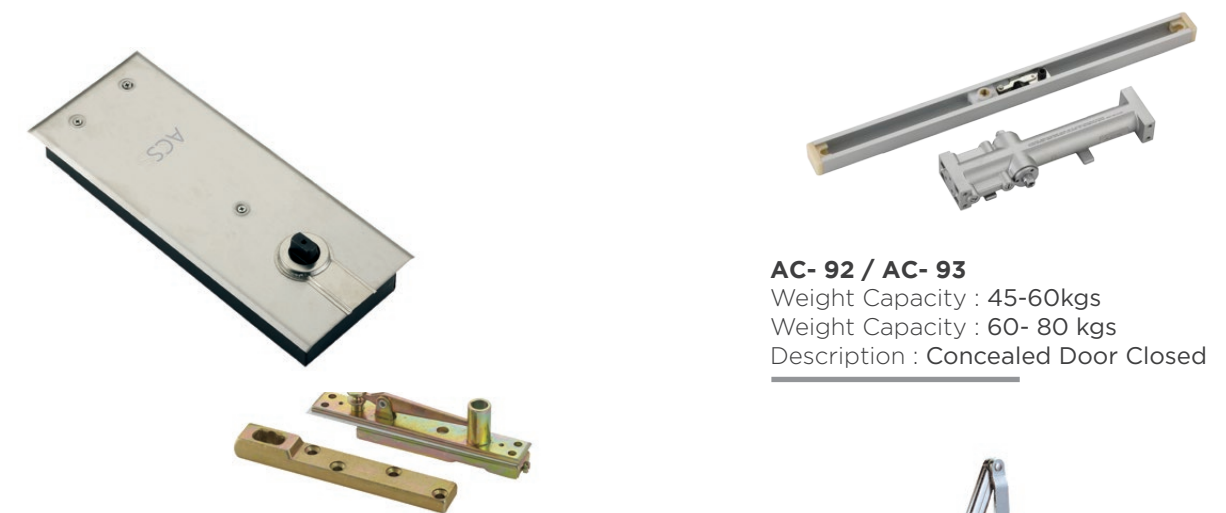

Reliability
Technology . Durable . Secure

Usability
Convenient . Silent . Smooth . Motion

SLIDING FITTINGS

FUNCTIONALITY
COMBINED

AC- 417- C
 Description : Glass Door Round Soft Closing Sliding Fitting
 Finish : CP, BSN
 Track : G- 17
 Weight Capacity : Max. 80kgs

ASL- 2052
 Description : Wooden Door Top Sliding Fitting
 Used with : ASL- 4052, ASL- 5020
 Track : ASL- 2052 Track
 Weight Capacity : Max. 50kgs

ASL- 4052
 Description : Wooden Door Bottom Sliding Fitting
 Used with : ASL- 1052, ASL- 2052
 Track : ASL- 4052 Track

ASL- 5052
 Description : Wooden Door Bottom Sliding Fitting
 Used with : ASL- 1052, ASL- 2052
 Track : ASL- 5052 Track

ASL- 7052
 Description : Wooden Door Top Sliding Folding Fitting
 Track : ASL- 7052 Track
 Weight Capacity : Max. 25kgs per panel

ASL- 6052
 Description : Aluminium Door Top Sliding Fitting
 Used with : ASL- 4052, ASL- 5020
 Track : ASL- 1052 Track
 Weight Capacity : Max. 50kgs

DOOR CLOSING DEVICES

AC- 92 / AC- 93
 Weight Capacity : 45-60kgs
 Weight Capacity : 60- 80 kgs
 Description : Concealed Door Closed