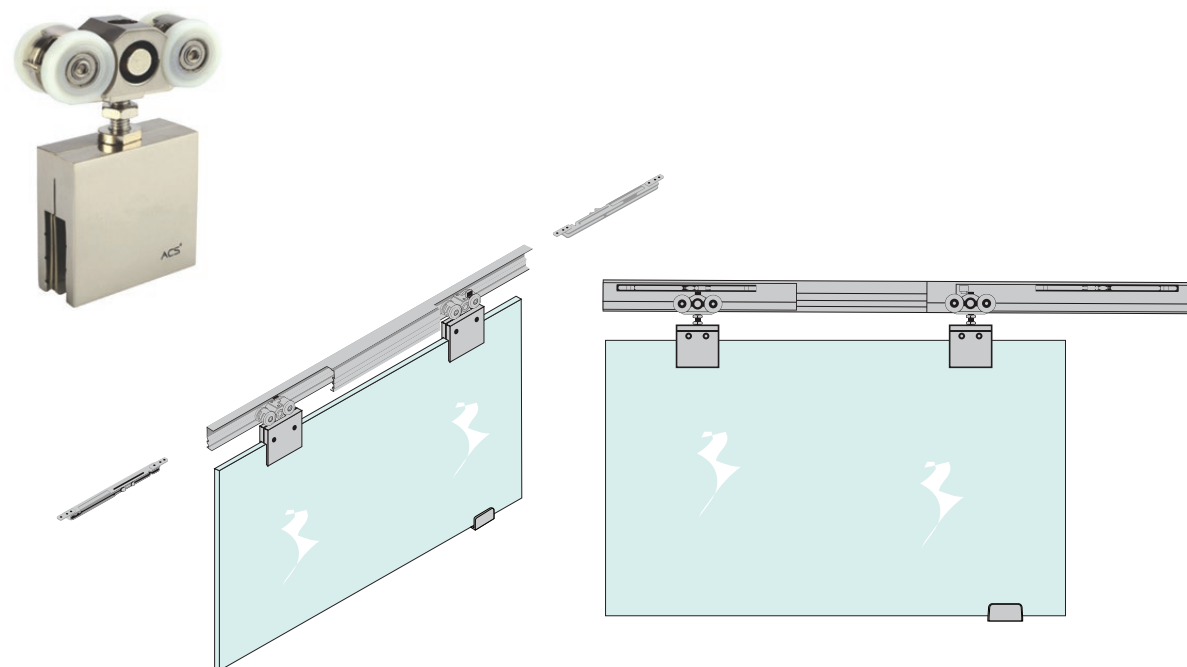

Reliability
Technology . Durable . Secure

Usability
Convenient . Silent . Smooth . Motion

SLIDING FITTINGS

FUNCTIONALITY
COMBINED

AC- 417- C
 Description : Glass Door Round Soft Closing Sliding Fitting
 Finish : CP, BSN
 Track : G- 17
 Weight Capacity : Max. 80kgs

AC- 417- B
 Description : Wooden Door Soft Closing Sliding Fitting
 Track : G- 17
 Weight Capacity : Max. 80kgs

AC- 417- D
 Description : Glass Door Square Soft Closing Sliding Fitting
 Finish : CP, BSN
 Track : G- 17
 Weight Capacity : Max. 80kgs

ASL- 1052
 Description : Wooden Door Top Sliding Fitting
 Used with : ASL- 4052 or ASL 5052 (Bottom Fitting)
 Track : 1052
 Weight Capacity : Max. 50kgs

ASL- 3032
 Description : Wooden Door Top Sliding Fitting
 Track : ASL- 3052 Track
 Weight Capacity : Max. 40kgs

AC- 234
 Description : Open Door Closer
 Weight Capacity : 45- 80 kgs