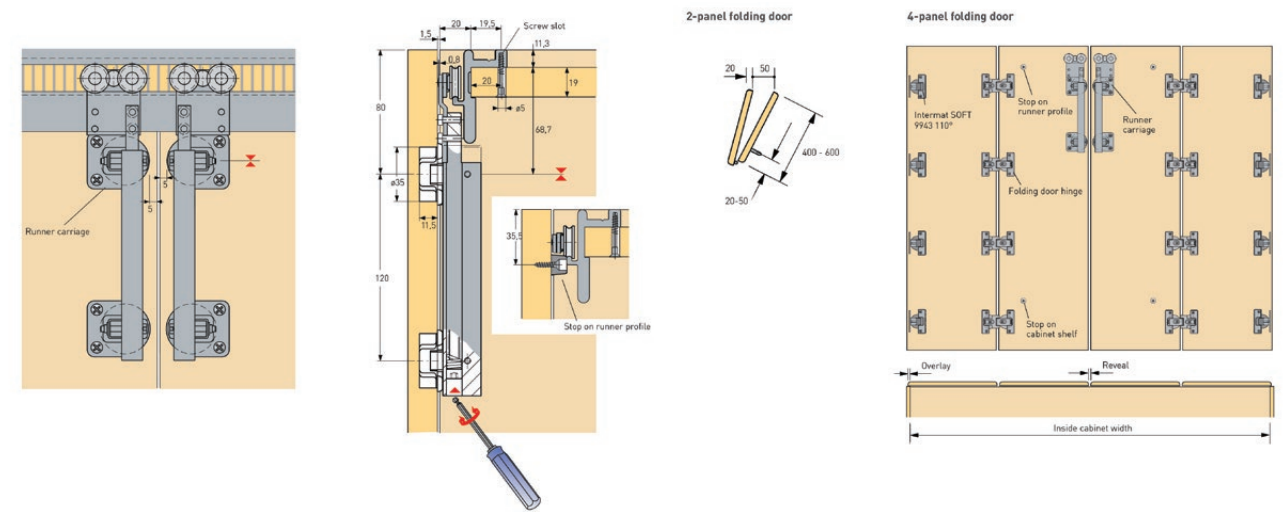

AC- 422
 Description : 4 wheel Wooden Door Sliding Fitting
 Track : G- 09
 Weight Capacity : Max. 80kgs

AC- 822
 Description : 8 wheel Wooden Door Sliding Fitting
 Track : G- 09
 Weight Capacity : Max. 120kgs

ASL- 1052
 Description : Wooden Door Top Sliding Fitting
 Used with : ASL- 4052 or ASL 5052 (Bottom Fitting)
 Track : 1052
 Weight Capacity : Max. 50kgs

ASL- 3032
 Description : Wooden Door Top Sliding Fitting
 Track : ASL- 3052 Track
 Weight Capacity : Max. 40kgs

ASL- 2052
 Description : Wooden Door Top Sliding Fitting
 Used with : ASL- 4052, ASL- 5020
 Track : ASL- 2052 Track
 Weight Capacity : Max. 50kgs

ASL- 4052
 Description : Wooden Door Bottom Sliding Fitting
 Used with : ASL- 1052, ASL- 2052
 Track : ASL- 4052 Track

ASL- 5052
 Description : Wooden Door Bottom Sliding Fitting
 Used with : ASL- 1052, ASL- 2052
 Track : ASL- 5052 Track

ASL- 7052
 Description : Wooden Door Top Sliding Folding Fitting
 Track : ASL- 7052 Track
 Weight Capacity : Max. 25kgs per panel