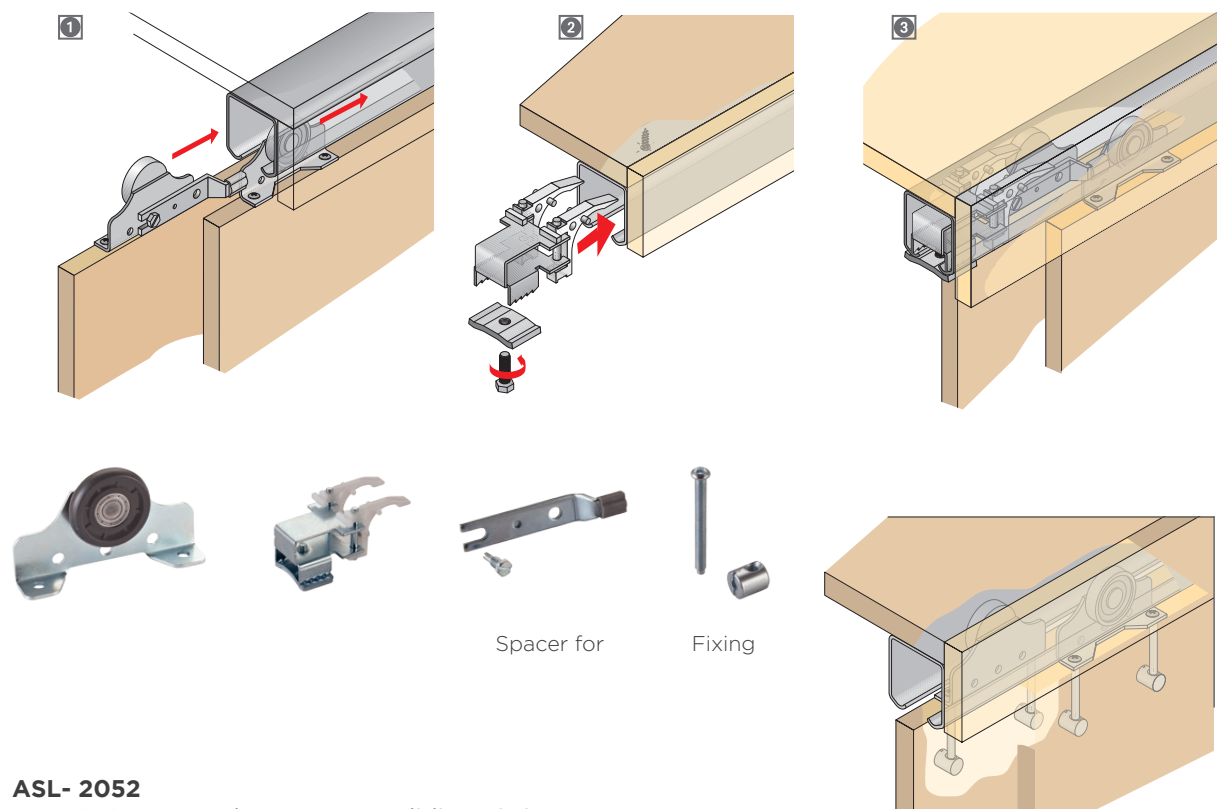

AC- 417- B
 Description : Wooden Door Soft Closing Sliding Fitting
 Track : G- 17
 Weight Capacity : Max. 80kgs

AC- 417- D
 Description : Glass Door Square Soft Closing Sliding Fitting
 Finish : CP, BSN
 Track : G- 17
 Weight Capacity : Max. 80kgs

AC- 422
 Description : 4 wheel Wooden Door Sliding Fitting
 Track : G- 09
 Weight Capacity : Max. 80kgs

AC- 822
 Description : 8 wheel Wooden Door Sliding Fitting
 Track : G- 09
 Weight Capacity : Max. 120kgs

ASL- 1052
 Description : Wooden Door Top Sliding Fitting
 Used with : ASL- 4052 or ASL 5052 (Bottom Fitting)
 Track : 1052
 Weight Capacity : Max. 50kgs

ASL- 3032
 Description : Wooden Door Top Sliding Fitting
 Track : ASL- 3052 Track
 Weight Capacity : Max. 40kgs