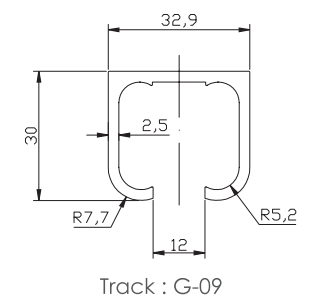

AC- 417- B
 Description : Wooden Door Soft Closing Sliding Fitting
 Track : G- 17
 Weight Capacity : Max. 80kgs

AC- 417- D
 Description : Glass Door Square Soft Closing Sliding Fitting
 Finish : CP, BSN
 Track : G- 17
 Weight Capacity : Max. 80kgs

AC- 422
 Description : 4 wheel Wooden Door Sliding Fitting
 Track : G- 09
 Weight Capacity : Max. 80kgs

AC- 822
 Description : 8 wheel Wooden Door Sliding Fitting
 Track : G- 09
 Weight Capacity : Max. 120kgs

ASL- 1052
 Description : Wooden Door Top Sliding Fitting
 Used with : ASL- 4052 or ASL 5052 (Bottom Fitting)
 Track : 1052
 Weight Capacity : Max. 50kgs

ASL- 3032
 Description : Wooden Door Top Sliding Fitting
 Track : ASL- 3052 Track
 Weight Capacity : Max. 40kgs

Floor Spring

Product Code	ACS 1630	ACS 1420	ACS 1520	ACS 2000
Dimension (in mm)	293 x 105 x 49.5	308 x 108 x 42	308 x 108 x 40.5	236 x 93 x 38
Max. Weight Capacity	80.0 kg	130.0 kg	150.0 kg	2000.0 kg
Max. Width Capacity	1100 mm	1200 mm	1300 mm	1400 mm
Cycles Tested	5 Lakhs	5 Lakhs	5 Lakhs	5 Lakhs