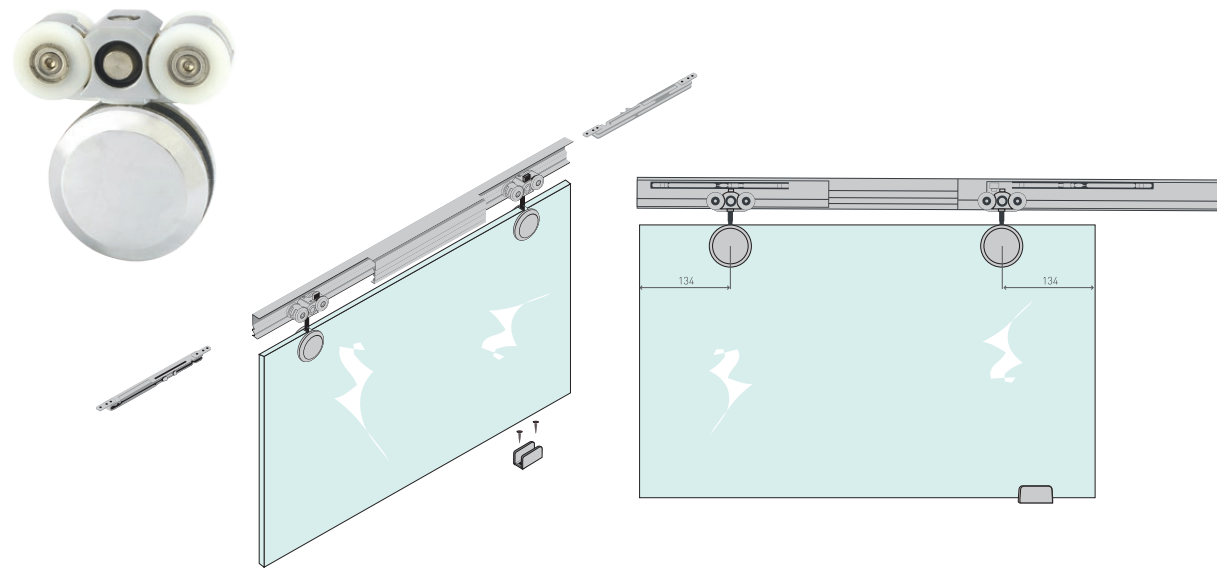

Reliability
Technology . Durable . Secure

Usability
Convenient . Silent . Smooth . Motion

SLIDING FITTINGS

FUNCTIONALITY
COMBINED

AC- 417- C
 Description : Glass Door Round Soft Closing Sliding Fitting
 Finish : CP, BSN
 Track : G- 17
 Weight Capacity : Max. 80kgs

AC- 417- B
 Description : Wooden Door Soft Closing Sliding Fitting
 Track : G- 17
 Weight Capacity : Max. 80kgs

AC- 417- D
 Description : Glass Door Square Soft Closing Sliding Fitting
 Finish : CP, BSN
 Track : G- 17
 Weight Capacity : Max. 80kgs

AC- 422
 Description : 4 wheel Wooden Door Sliding Fitting
 Track : G- 09
 Weight Capacity : Max. 80kgs

AC- 822
 Description : 8 wheel Wooden Door Sliding Fitting
 Track : G- 09
 Weight Capacity : Max. 120kgs

ASL- 1052
 Description : Wooden Door Top Sliding Fitting
 Used with : ASL- 4052 or ASL 5052 (Bottom Fitting)
 Track : 1052
 Weight Capacity : Max. 50kgs

ASL- 3032
 Description : Wooden Door Top Sliding Fitting
 Track : ASL- 3052 Track
 Weight Capacity : Max. 40kgs