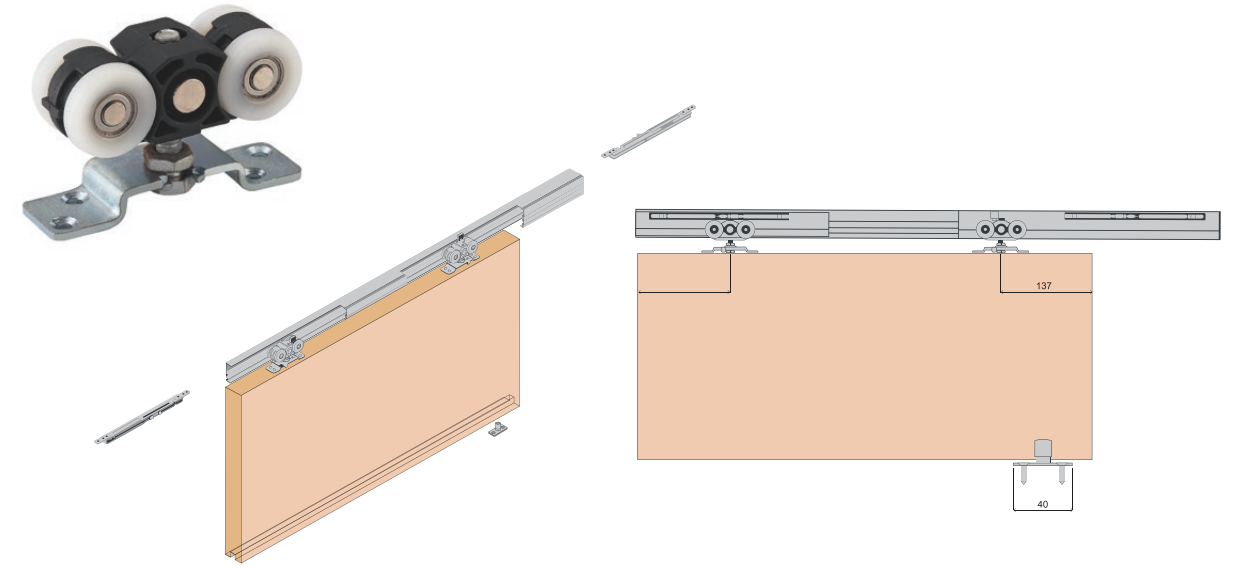

Reliability
Technology . Durable . Secure

Usability
Convenient . Silent . Smooth . Motion

SLIDING FITTINGS

FUNCTIONALITY
COMBINED

AC- 417- C
 Description : Glass Door Round Soft Closing Sliding Fitting
 Finish : CP, BSN
 Track : G- 17
 Weight Capacity : Max. 80kgs

AC- 417- B
 Description : Wooden Door Soft Closing Sliding Fitting
 Track : G- 17
 Weight Capacity : Max. 80kgs

AC- 417- D
 Description : Glass Door Square Soft Closing Sliding Fitting
 Finish : CP, BSN
 Track : G- 17
 Weight Capacity : Max. 80kgs

AC- 422
 Description : 4 wheel Wooden Door Sliding Fitting
 Track : G- 09
 Weight Capacity : Max. 80kgs

AC- 822
 Description : 8 wheel Wooden Door Sliding Fitting
 Track : G- 09
 Weight Capacity : Max. 120kgs

ASL- 1052
 Description : Wooden Door Top Sliding Fitting
 Used with : ASL- 4052 or ASL 5052 (Bottom Fitting)
 Track : 1052
 Weight Capacity : Max. 50kgs

ASL- 3032
 Description : Wooden Door Top Sliding Fitting
 Track : ASL- 3052 Track
 Weight Capacity : Max. 40kgs