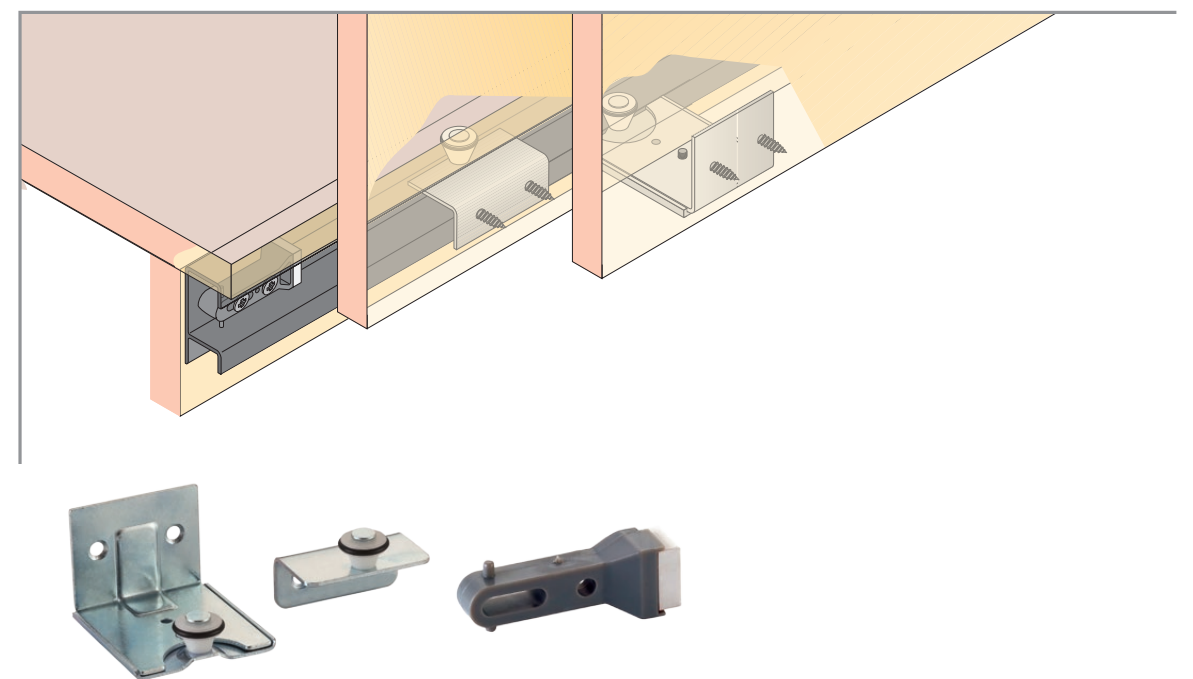

ASL- 3032
Description : Wooden Door Top Sliding Fitting
Track : ASL- 3052 Track
Weight Capacity : Max. 40kgs