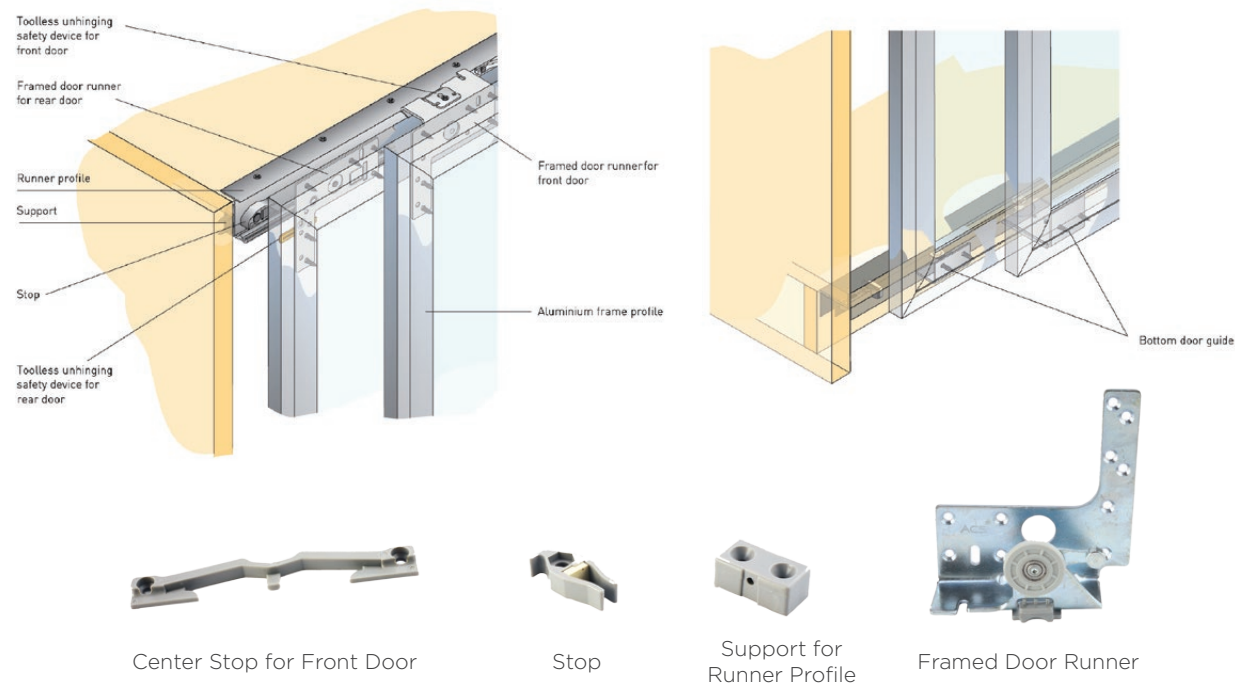

Reliability
Technology . Durable . Secure

Usability
Convenient . Silent . Smooth . Motion

SLIDING FITTINGS

FUNCTIONALITY
COMBINED

AC- 417- C
 Description : Glass Door Round Soft Closing Sliding Fitting
 Finish : CP, BSN
 Track : G- 17
 Weight Capacity : Max. 80kgs

ASL- 1052
 Description : Wooden Door Top Sliding Fitting
 Used with : ASL- 4052 or ASL 5052 (Bottom Fitting)
 Track : 1052
 Weight Capacity : Max. 50kgs

ASL- 3032
 Description : Wooden Door Top Sliding Fitting
 Track : ASL- 3052 Track
 Weight Capacity : Max. 40kgs

ASL- 2052
 Description : Wooden Door Top Sliding Fitting
 Used with : ASL- 4052, ASL- 5020
 Track : ASL- 2052 Track
 Weight Capacity : Max. 50kgs

ASL- 4052
 Description : Wooden Door Bottom Sliding Fitting
 Used with : ASL- 1052, ASL- 2052
 Track : ASL- 4052 Track

ASL- 5052
 Description : Wooden Door Bottom Sliding Fitting
 Used with : ASL- 1052, ASL- 2052
 Track : ASL- 5052 Track

ASL- 7052
 Description : Wooden Door Top Sliding Folding Fitting
 Track : ASL- 7052 Track
 Weight Capacity : Max. 25kgs per panel