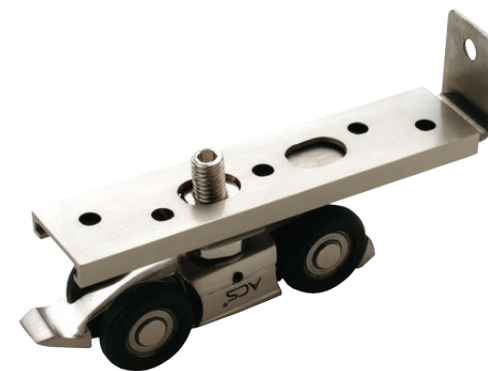

Reliability
Technology . Durable . Secure

Usability
Convenient . Silent . Smooth . Motion

SLIDING FITTINGS

FUNCTIONALITY
COMBINED

AC- 417- C
 Description : Glass Door Round Soft Closing Sliding Fitting
 Finish : CP, BSN
 Track : G- 17
 Weight Capacity : Max. 80kgs

AC- 417- B
 Description : Wooden Door Soft Closing Sliding Fitting
 Track : G- 17
 Weight Capacity : Max. 80kgs

AC- 417- D
 Description : Glass Door Square Soft Closing Sliding Fitting
 Finish : CP, BSN
 Track : G- 17
 Weight Capacity : Max. 80kgs

AC- 422
 Description : 4 wheel Wooden Door Sliding Fitting
 Track : G- 09
 Weight Capacity : Max. 80kgs

AC- 822
 Description : 8 wheel Wooden Door Sliding Fitting
 Track : G- 09
 Weight Capacity : Max. 120kgs

ASL- 1052
 Description : Wooden Door Top Sliding Fitting
 Used with : ASL- 4052 or ASL 5052 (Bottom Fitting)
 Track : 1052
 Weight Capacity : Max. 50kgs

ASL- 3032
 Description : Wooden Door Top Sliding Fitting
 Track : ASL- 3052 Track
 Weight Capacity : Max. 40kgs