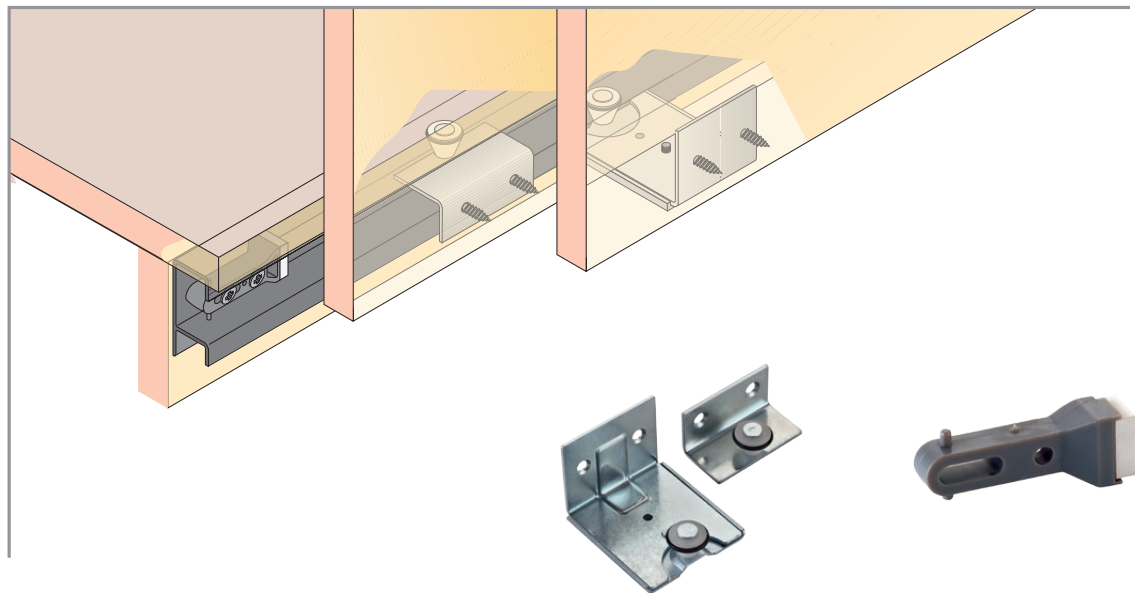

Reliability
Technology . Durable . Secure

Usability
Convenient . Silent . Smooth . Motion

SLIDING FITTINGS

FUNCTIONALITY
COMBINED

AC- 417- C
 Description : Glass Door Round Soft Closing Sliding Fitting
 Finish : CP, BSN
 Track : G- 17
 Weight Capacity : Max. 80kgs

AC- 417- B
 Description : Wooden Door Soft Closing Sliding Fitting
 Track : G- 17
 Weight Capacity : Max. 80kgs

AC- 417- D
 Description : Glass Door Square Soft Closing Sliding Fitting
 Finish : CP, BSN
 Track : G- 17
 Weight Capacity : Max. 80kgs

ASL- 1052
 Description : Wooden Door Top Sliding Fitting
 Used with : ASL- 4052 or ASL 5052 (Bottom Fitting)
 Track : 1052
 Weight Capacity : Max. 50kgs

ASL- 3032
 Description : Wooden Door Top Sliding Fitting
 Track : ASL- 3052 Track
 Weight Capacity : Max. 40kgs

ASL- 2052
 Description : Wooden Door Top Sliding Fitting
 Used with : ASL- 4052, ASL- 5020
 Track : ASL- 2052 Track
 Weight Capacity : Max. 50kgs

ASL- 4052
 Description : Wooden Door Bottom Sliding Fitting
 Used with : ASL- 1052, ASL- 2052
 Track : ASL- 4052 Track