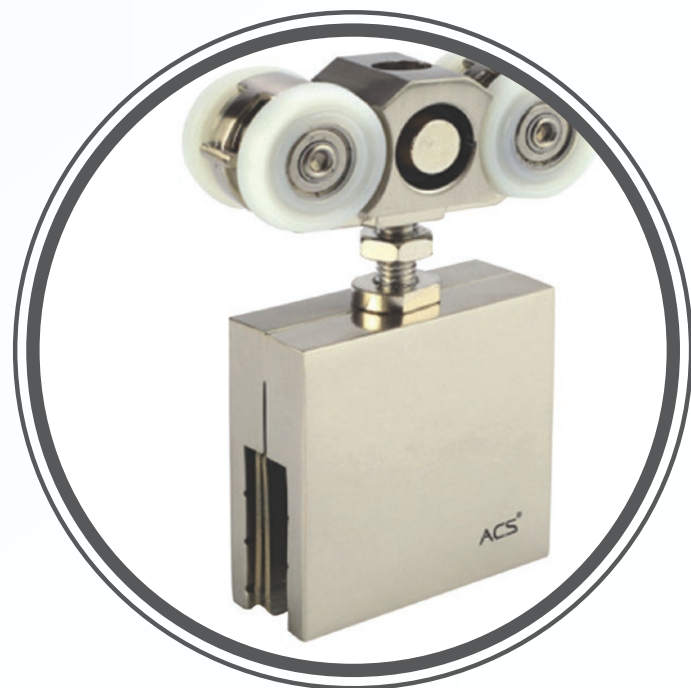

Reliability
Technology . Durable . Secure

Usability
Convenient . Silent . Smooth . Motion

SLIDING FITTINGS

FUNCTIONALITY
COMBINED

AC- 417- C
 Description : Glass Door Round Soft Closing Sliding Fitting
 Finish : CP, BSN
 Track : G- 17
 Weight Capacity : Max. 80kgs

AC- 417- B
 Description : Wooden Door Soft Closing Sliding Fitting
 Track : G- 17
 Weight Capacity : Max. 80kgs

AC- 417- D
 Description : Glass Door Square Soft Closing Sliding Fitting
 Finish : CP, BSN
 Track : G- 17
 Weight Capacity : Max. 80kgs

AC- 422
 Description : 4 wheel Wooden Door Sliding Fitting
 Track : G- 09
 Weight Capacity : Max. 80kgs

AC- 822
 Description : 8 wheel Wooden Door Sliding Fitting
 Track : G- 09
 Weight Capacity : Max. 120kgs

ASL- 1052
 Description : Wooden Door Top Sliding Fitting
 Used with : ASL- 4052 or ASL 5052 (Bottom Fitting)
 Track : 1052
 Weight Capacity : Max. 50kgs

ASL- 3032
 Description : Wooden Door Top Sliding Fitting
 Track : ASL- 3052 Track
 Weight Capacity : Max. 40kgs