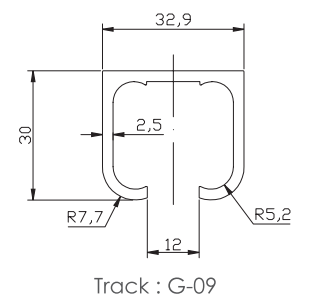

AC- 822
Description : 8 wheel Wooden Door Sliding Fitting
Track : G- 09
Weight Capacity : Max. 120kgs